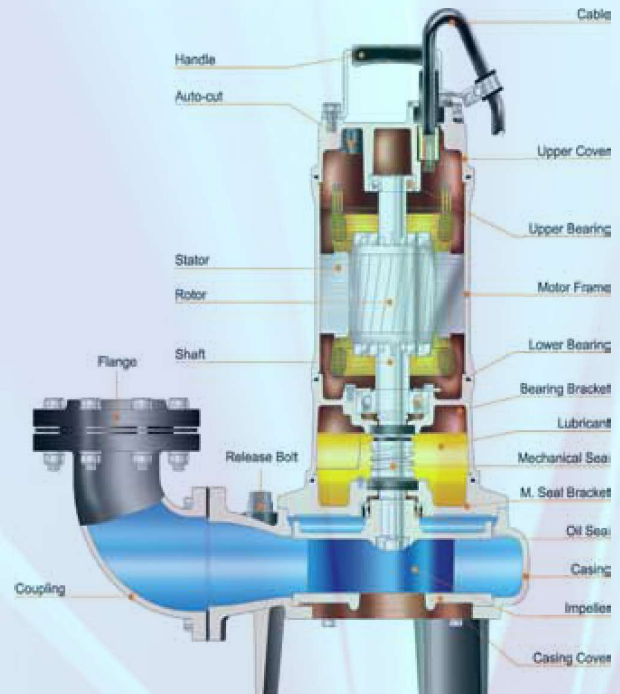

## FEATURES

- CE & ISO 9001 certified
- All metal construction
- Dual mechanical seal + lip seal in oil bath
- Silicon carbide faces to lower seal
- Anti-wicking, epoxy filled cable gland
- Can be installed as a free-standing unit, or with a guide rail system

## APPLICATIONS

- Site dewatering
- Basement and sump drainage
- Fountains and water features
- Horticulture
- Aquaculture
- Grey water transfer
- Trade waste disposal
- Water transfer
- Aeration of wastewater

# LARGE DRAINAGE SUBMERSIBLE PUMPS