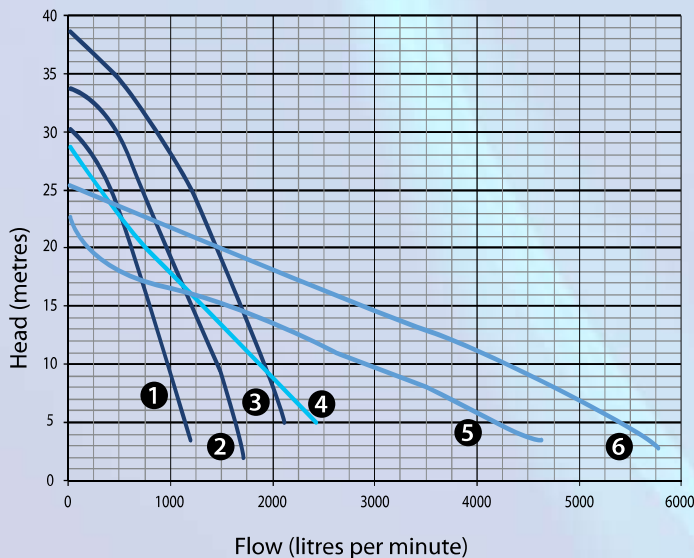

PERFORMANCE CURVES